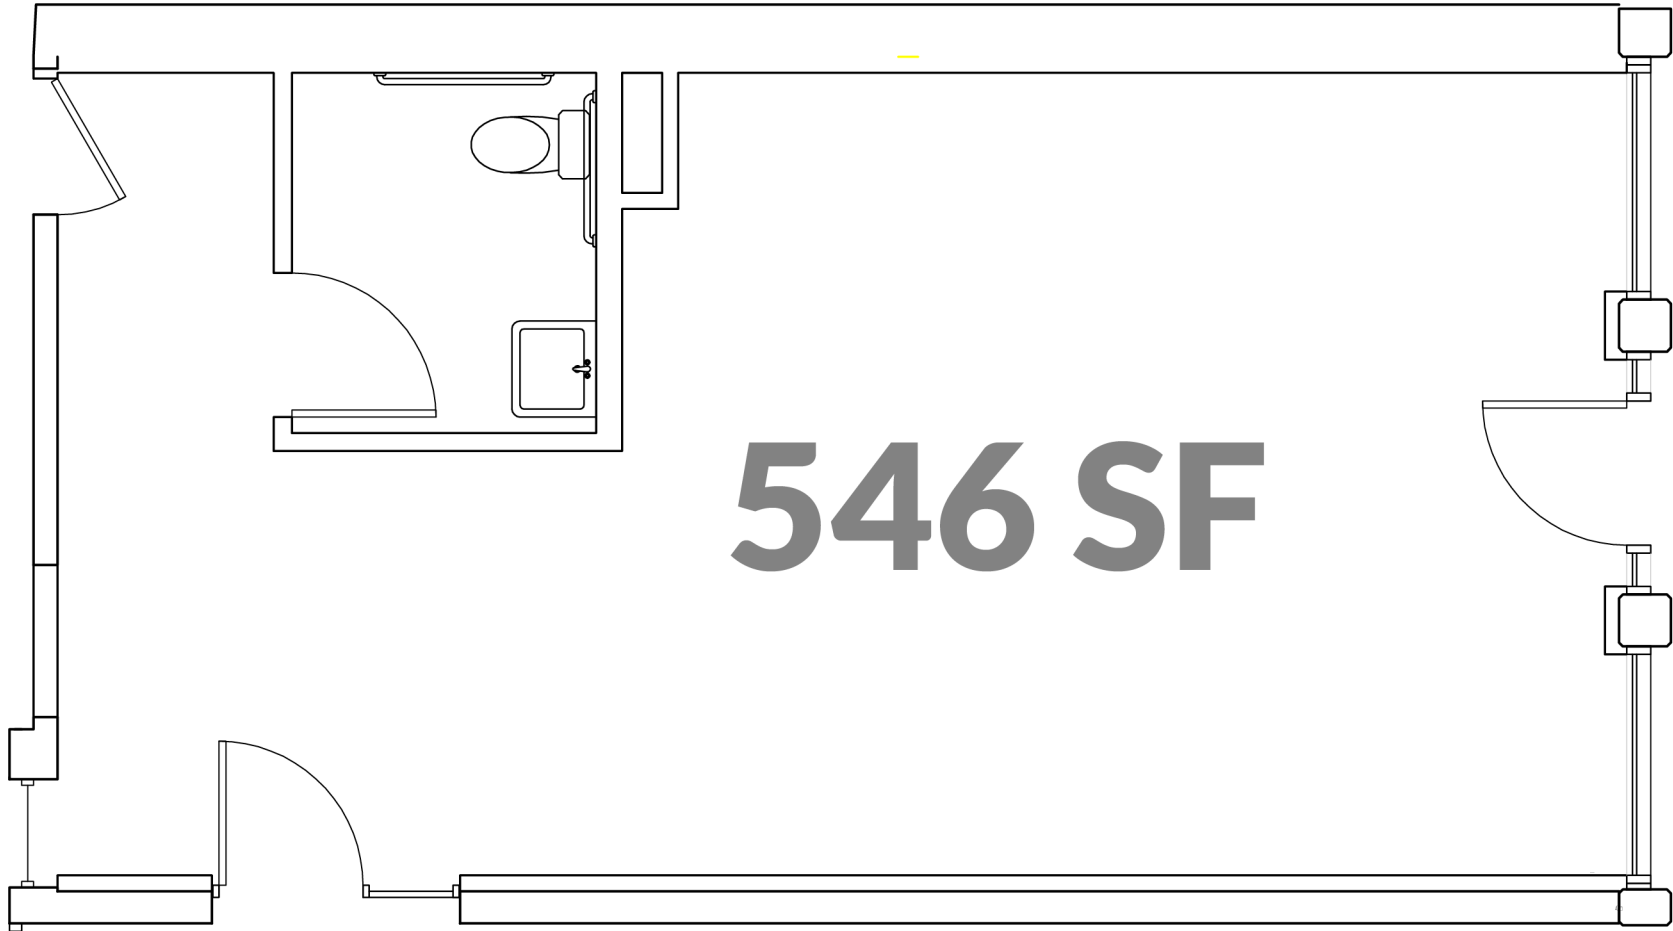

COMMERCIAL PROPERTY

1525 RACE STREET

At a 546 square feet, this street-level space is centrally located in the heart of Over-the-Rhine's growing service-restaurant industry district. With popular places like Fillo Modern Greek and Poke Hut Asian Fusion just around the corner, you'll be in great company! This space is best suited to accommodate a service concept.

546 SF

This brochure is for illustration purposes only and not part of a legal, binding contract. Information is subject to change without notice.

Please consult with a 3CDC representative for complete and up-to-date information 01/2024.