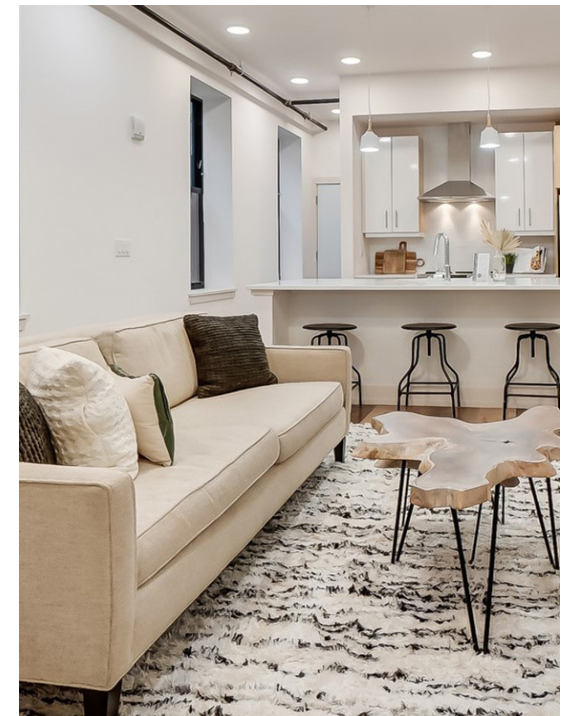

GOSLING FLATS

Gosling Flats, Unit 3R
1508 Race Street

Gosling Flats is a two-building complex, located on the corner of Race and 15th streets in Over-the-Rhine near Taft's Brewery and the recently completed Rennen & Beecher Flats. Unit 3R is a one-bedroom, one-bathroom unit on Race Street that features an open floorplan.

Unique Features

- Modern finishes
- Hardwood floor throughout
- Exposed brick
- Whirlpool kitchen appliance suite
- Natural wood tones

Pricing / Details

PRICE
$279,000

BEDROOMS

1

BATHROOMS

1

HOA

$226.77