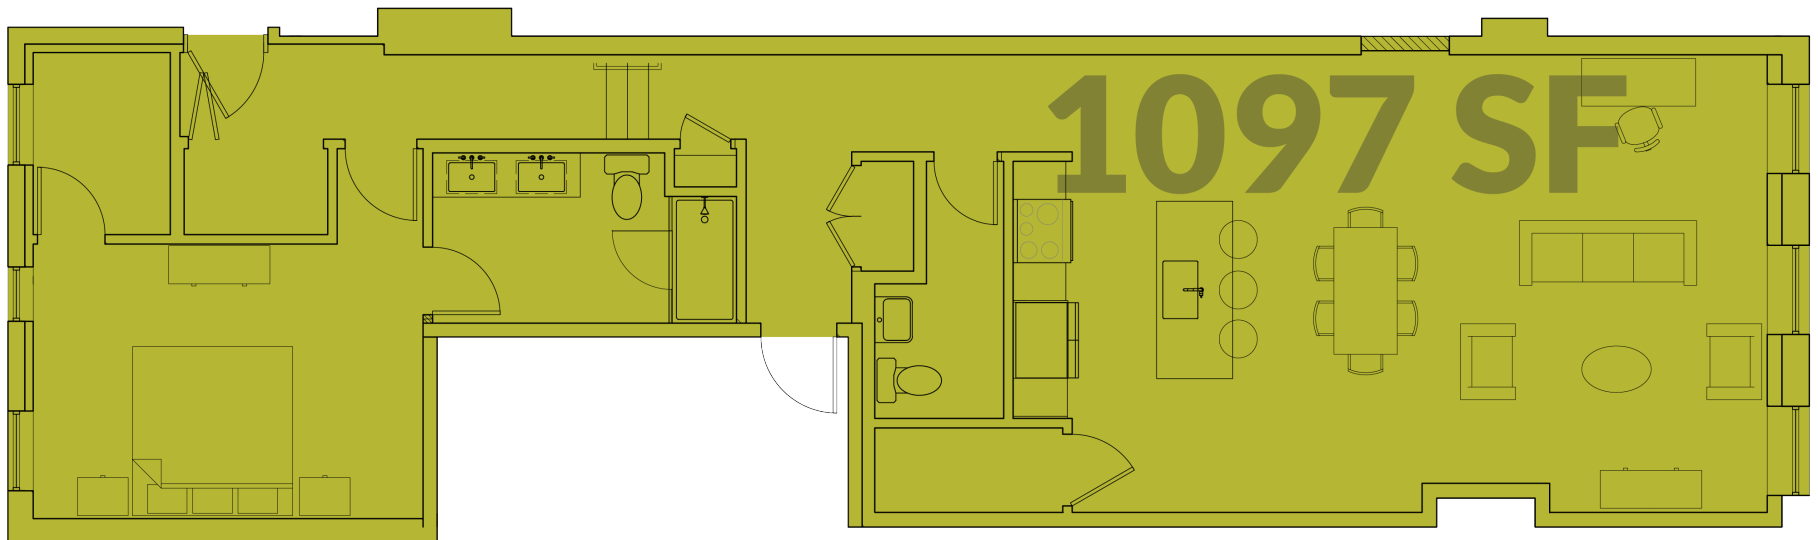

This brochure is for illustration purposes only and not part of a legal, binding contract. Information is subject to change without notice.

Please consult with a 3CDC representative for complete and up-to-date information 02/2020.