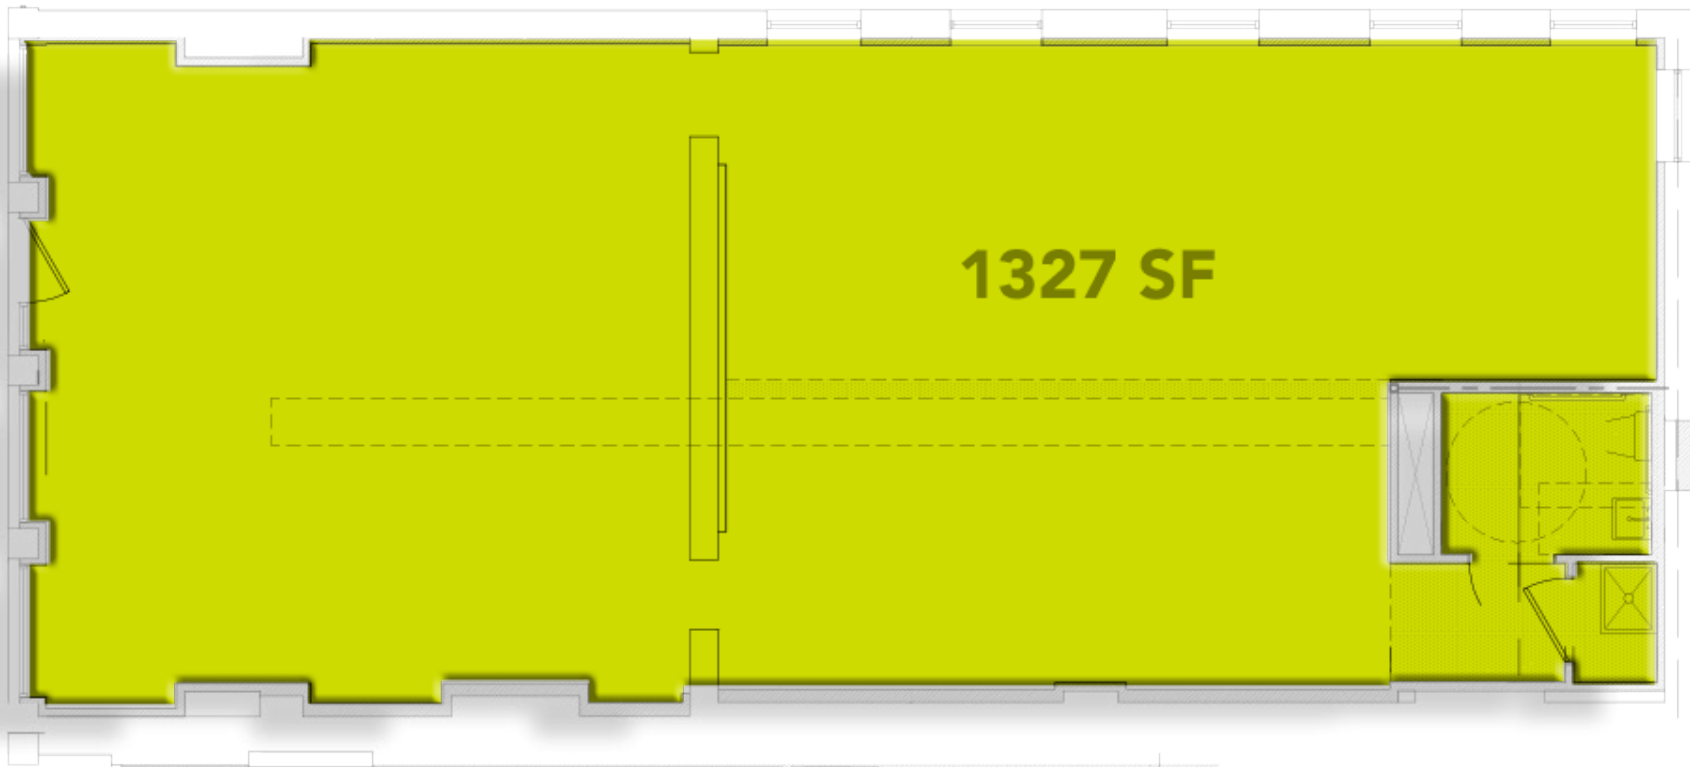

1327 SF

WALNUT STREET