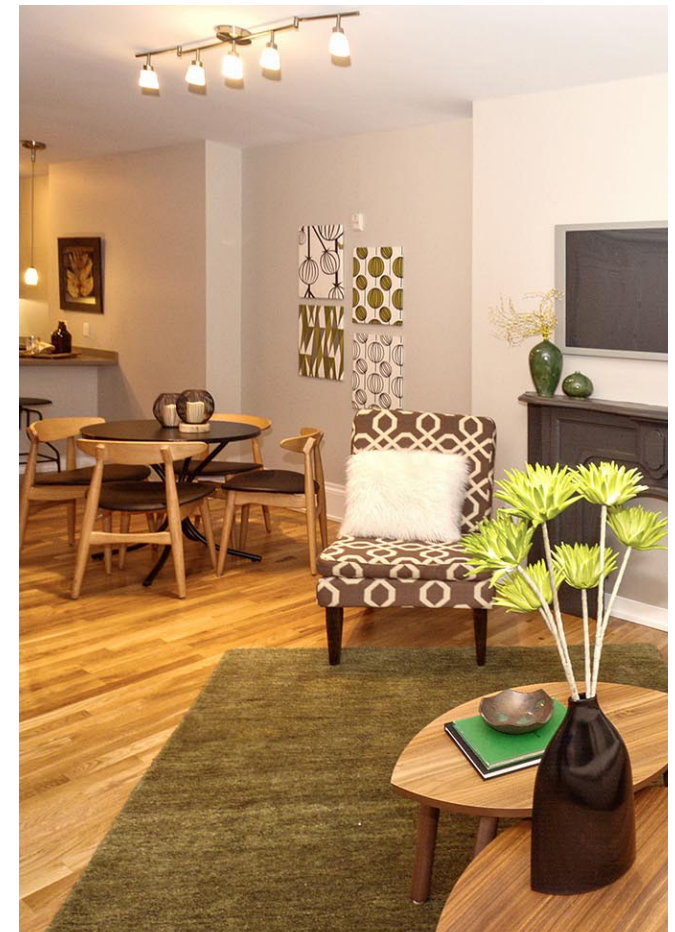

Parvis Lofts on Vine are exciting new condos located in the heart of Over-the-Rhine, just steps from some of the best restaurants and bars Cincinnati has to offer. Each floor plan is unique! This second-floor studio unit offers dramatic natural light, including bay windows with historic molding and pocket doors.

Unique Features

- Elevator Access
- Refinished hardwood flooring
- Kitchen island with seating
- Subway tile kitchen backsplash and shower surrounds
- Available secured parking at Washington Park
- In-unit stacked washer and dryer included
- Storage locker available for all units
- Community courtyard

Pricing / Details

PRICE
$199,000.00

BEDROOMS
1

BATHROOMS
1

HOA
$233.00

OUTDOOR SPACE
Community Courtyard

PARKING
Washington Park Garage